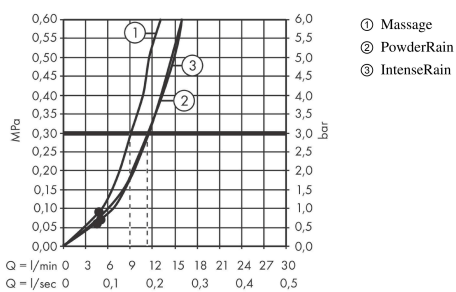

Pulsify Select S

Shower holder set 105 3jet Relaxation with shower hose 125 cm

Surfaces: **Matt White** Article Number: **24302700**

Description

product features

- consists of: hand shower, shower holder, shower hose
- shower head size: 105 mm
- spray type: PowderRain, IntenseRain, Massage spray
- convenient diversion via Select button
- maximum flow rate at 3 bar: 11,4 l/min
- minimum flow pressure: 1 bar
- wall supports of plastic

Technology

Design awards

reddot winner 2021

Product image

Scale drawing

Flowchart

The consumption was measured in combination with the appropriate fittings (thermostat/mixer/in-wall valve) to reflect actual application in practice.