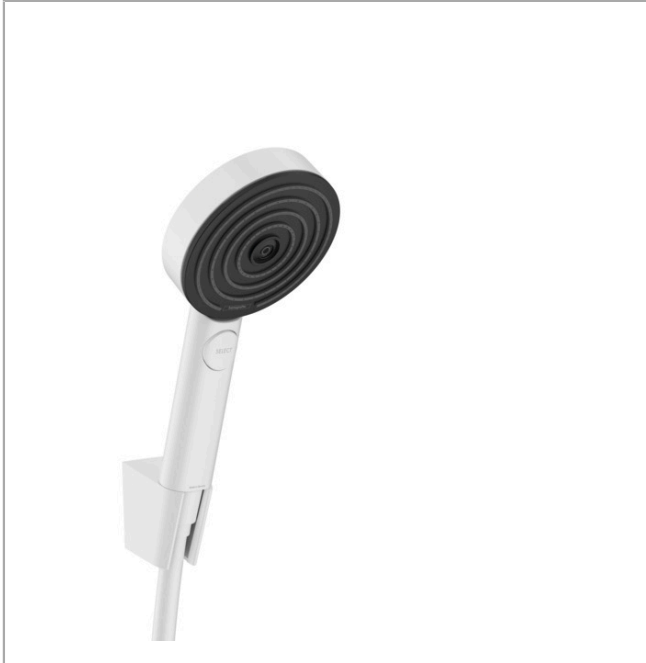

Pulsify Select S

Shower holder set 105 3jet Relaxation with shower hose 125 cm

Surfaces: **Matt White** Article Number: **24302700**

Description

product features

- consists of: hand shower, shower holder, shower hose
- shower head size: 105 mm
- spray type: PowderRain, IntenseRain, Massage spray
- convenient diversion via Select button
- maximum flow rate at 3 bar: 11,4 l/min
- minimum flow pressure: 1 bar
- wall supports of plastic

Technology

Design awards

reddot winner 2021

Product image

Scale drawing

Flowchart

The consumption was measured in combination with the appropriate fittings (thermostat/mixer/in-wall valve) to reflect actual application in practice.