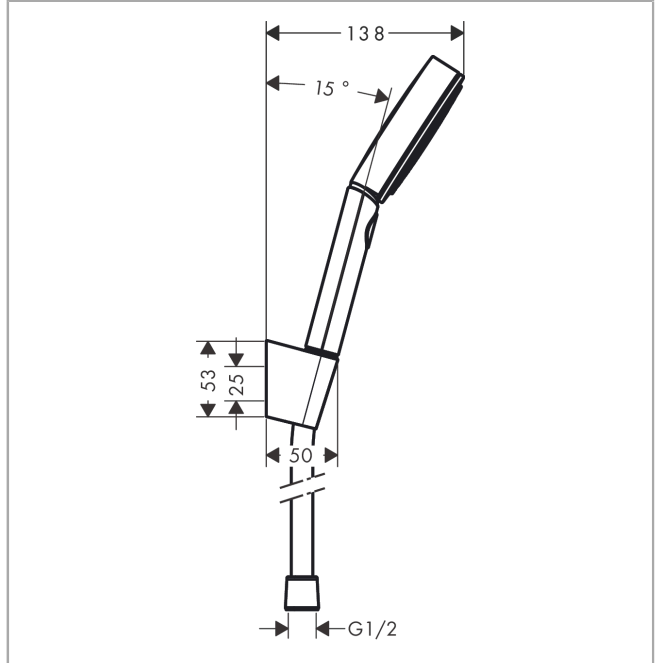

Pulsify Select S

Shower holder set 105 3jet Relaxation with shower hose 125 cm

Surfaces: **Matt White** Article Number: **24302700**

Description

product features

- consists of: hand shower, shower holder, shower hose
- shower head size: 105 mm
- spray type: PowderRain, IntenseRain, Massage spray
- convenient diversion via Select button
- maximum flow rate at 3 bar: 11,4 l/min
- minimum flow pressure: 1 bar
- wall supports of plastic

Technology

Design awards

reddot winner 2021

Product image

Scale drawing

Flowchart

The consumption was measured in combination with the appropriate fittings (thermostat/mixer/in-wall valve) to reflect actual application in practice.